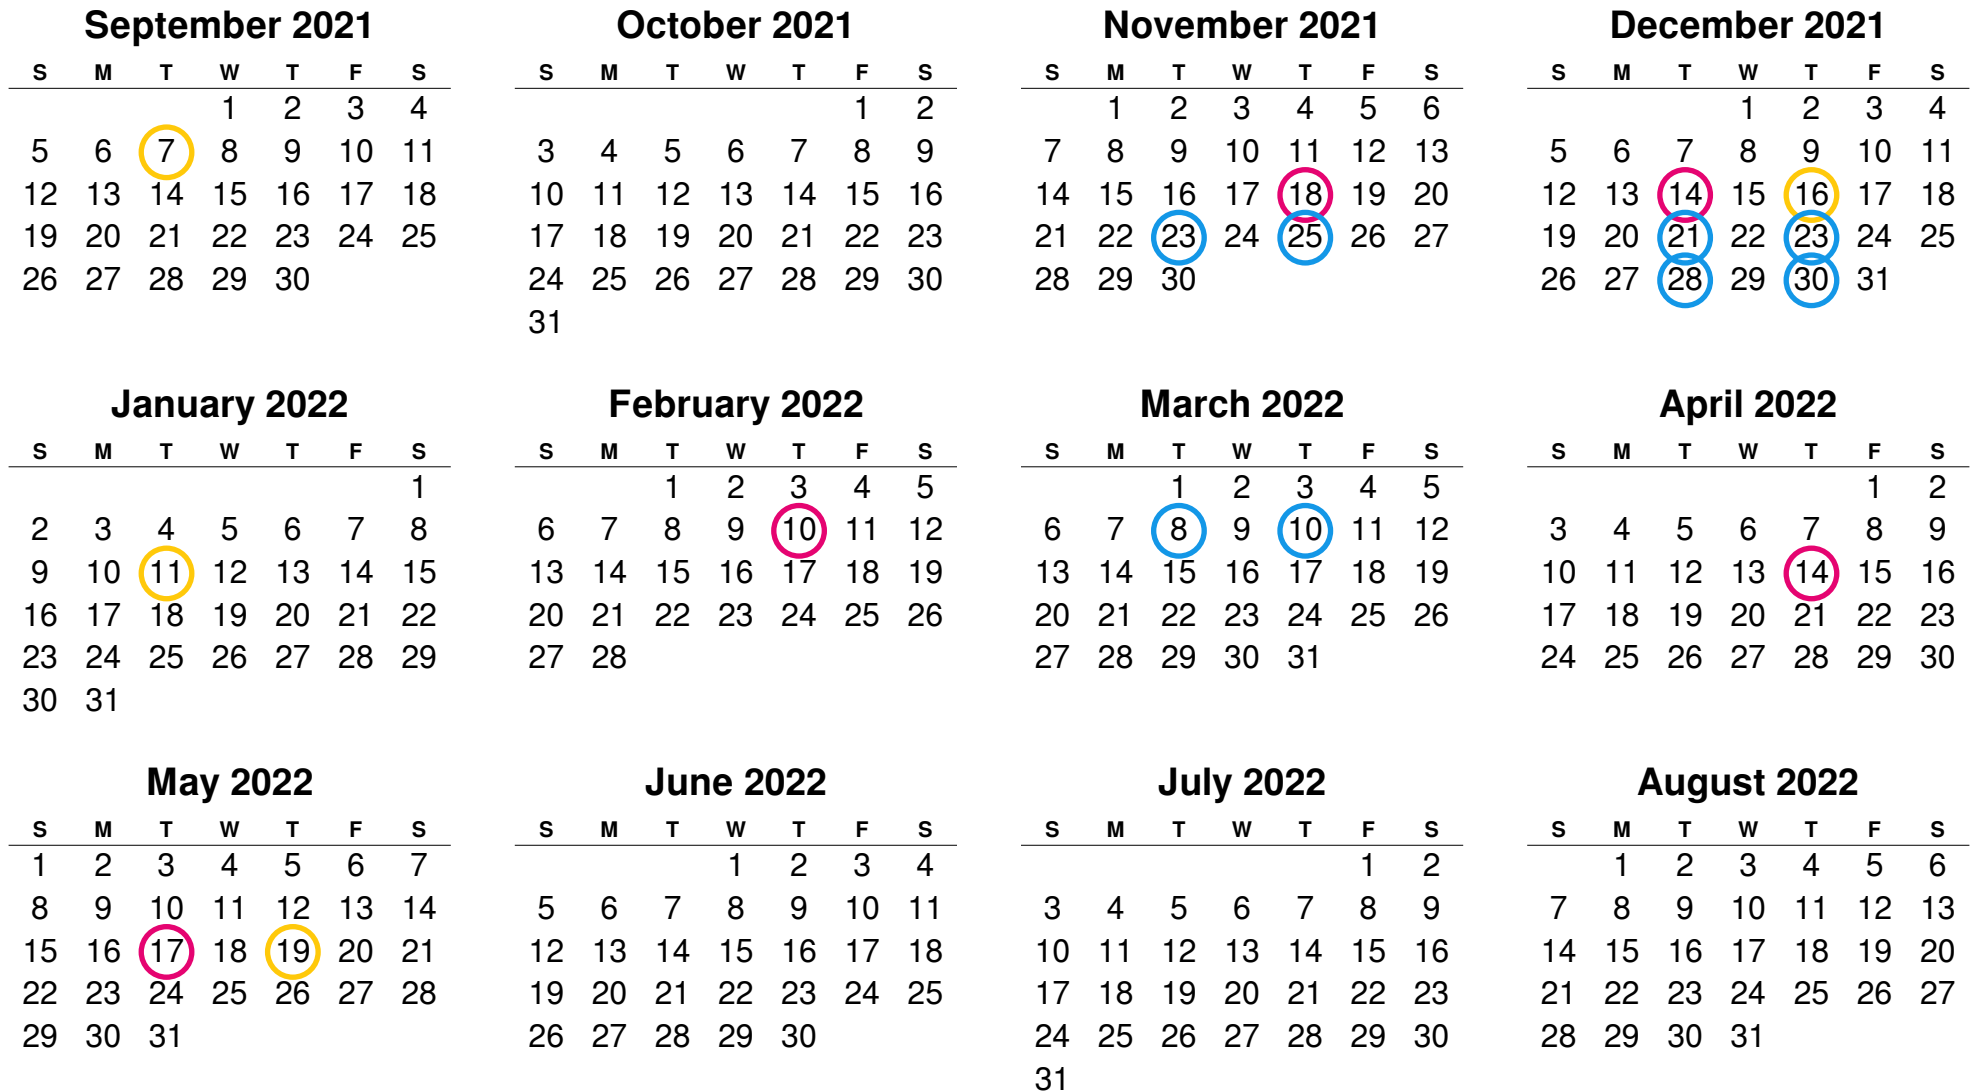

Mother's Day Out 2021/2022

September 2021–August 2022 (United States)

- | | | | |
|---------------------------------------|--|---|---|
| Sep 7, 2021 ● 1st Day of MDO | Dec 16, 2021 ● Last Day of Fall MDO | Jan 11, 2022 ● 1st Day of Spring MDO | May 17, 2022 ● End of Year Party |
| Nov 18, 2021 ● Fall Party | Dec 21, 2021 ● Christmas | Feb 10, 2022 ● Valentines Party | May 19, 2022 ● Last Day of MDO |
| Nov 23, 2021 ● Thanksgiving | Dec 23, 2021 ● Christmas | Mar 8, 2022 ● Spring Break | |
| Nov 25, 2021 ● Thanksgiving | Dec 28, 2021 ● Christmas | Mar 10, 2022 ● Spring Break | |
| Dec 14, 2021 ● Christmas Party | Dec 30, 2021 ● Christmas | Apr 14, 2022 ● Easter Party | |